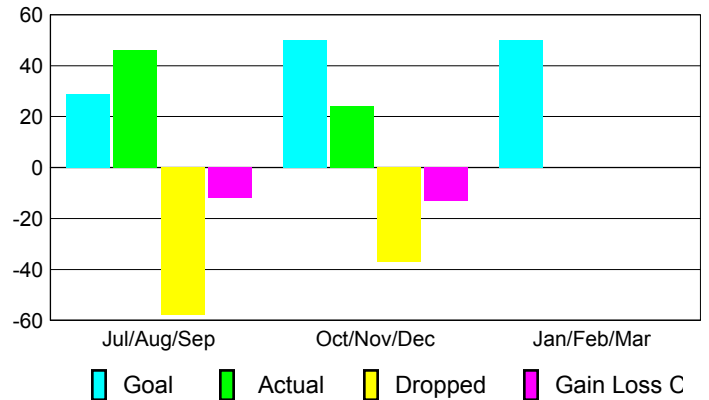

Club Results 2012-2013

Goal, New, Dropped, Gain/Loss

Comparison of Club Gain/Loss

Current Year Compared to the Previous Year

YTD Status Quo Clubs 2012-2013

Status Quo Clubs Compared to Status Quo Members

MEMBERSHIP

Membership Results
2012-2013

Membership
2011-2012

Month	Net Memb Goal	Actual New Memb	Actual Dropped Memb	Gain/Loss of Memb	Gain/Loss of Memb
Jul/Aug/Sep	29	46	-58	-12	-40
Oct/Nov/Dec	50	24	-37	-13	9
Jan/Feb/Mar	50				-3
Totals	129	70	-95	-25	-34

Membership Results 2012-2013

Goal, New, Dropped, Gain/Loss

Comparison of Membership Gain/Loss

Current Year Compared to the Previous Year

Gender Comparison 2012-2013

Jul/Aug/Sep

Oct/Nov/Dec

Jan/Feb/Mar