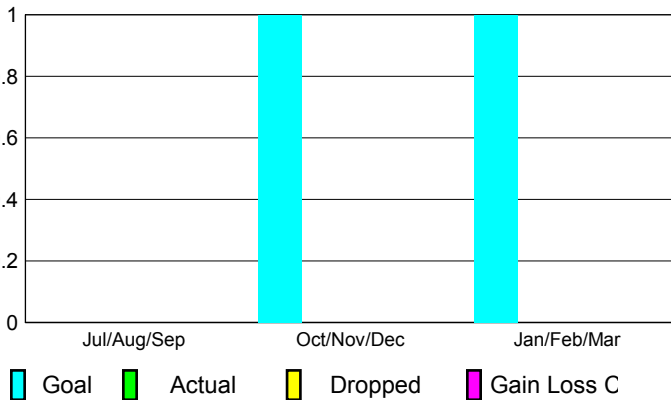

2012-2013 GMT Reports for District (or Undistricted) **District 4 C2**

GMT: **DANA M BIGGS**

Location: **CALIFORNIA**

GMT CA: **1**

CLUBS

Club Results
2012-2013

Clubs
2011-2012

Month	New Club Goal	Actual New Clubs	Actual Dropped Clubs	Gain/Loss of Clubs	Gain/Loss of Clubs
Jul/Aug/Sep	0	0	0	0	0
Oct/Nov/Dec	1	0	0	0	0
Jan/Feb/Mar	1				0
Totals	2	0	0	0	0

Club Results 2012-2013

Goal, New, Dropped, Gain/Loss

Comparison of Club Gain/Loss

Current Year Compared to the Previous Year

YTD Status Quo Clubs 2012-2013

Status Quo Clubs Compared to Status Quo Members

MEMBERSHIP